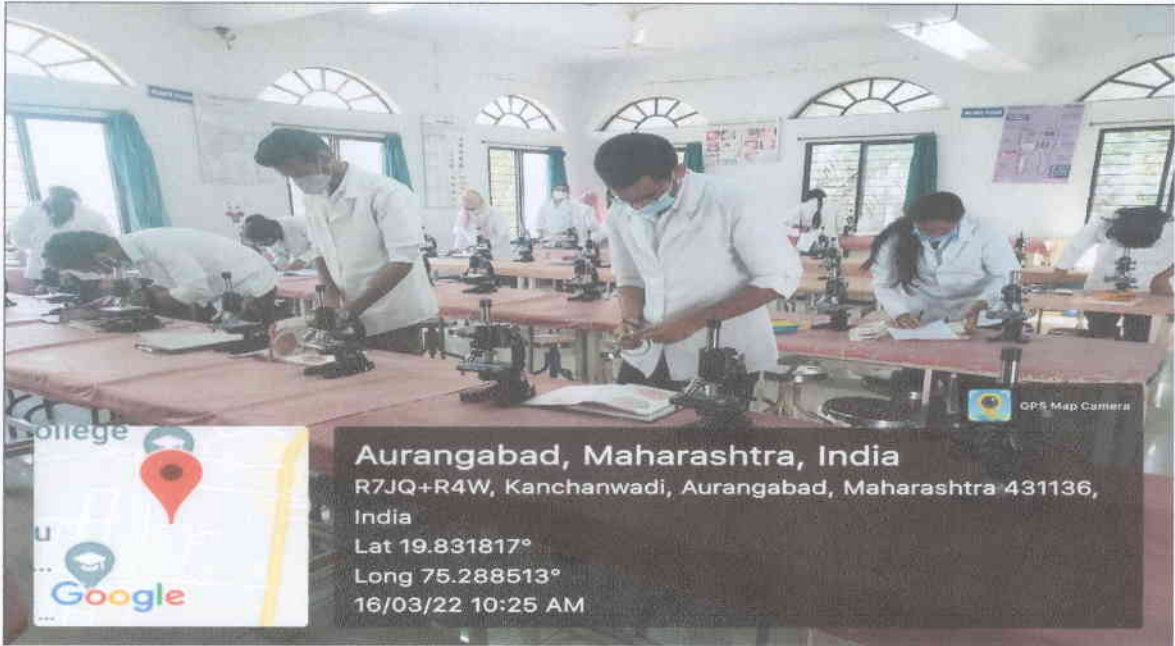

UG-PG Preclinic lab

Museum

Cyber
 DEAN
 Chhatrapati Shahu Maharaj Shikshan Sanstha's
 Dental College & Hospital
 Kanchanwadi, Aurangabad.

[Signature]
 DIRECTOR
 Chhatrapati Shahu Maharaj Shikshan Sanstha's
 Dental College & Hospital
 Kanchanwadi, Aurangabad.