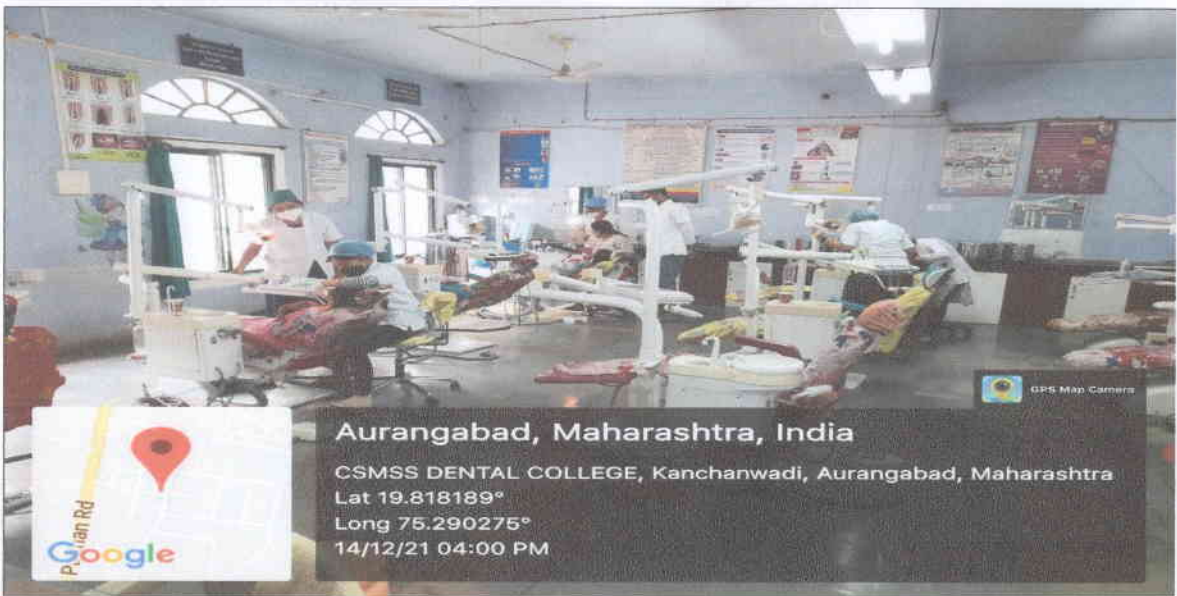

Aurangabad, Maharashtra, India

CSMSS DENTAL COLLEGE, Kanchanwadi, Aurangabad, Maharashtra
Lat 19.818189°
Long 75.290275°
14/12/21 04:00 PM

CPH
DEAN

Chhatrapati Shahu Maharaj Shikshan Sanstha's
Dental College & Hospital
Kanchanwadi, Aurangabad.

[Handwritten Signature]

DIRECTOR
Chhatrapati Shahu Maharaj Shikshan Sanstha's
Dental College & Hospital
Kanchanwadi, Aurangabad.