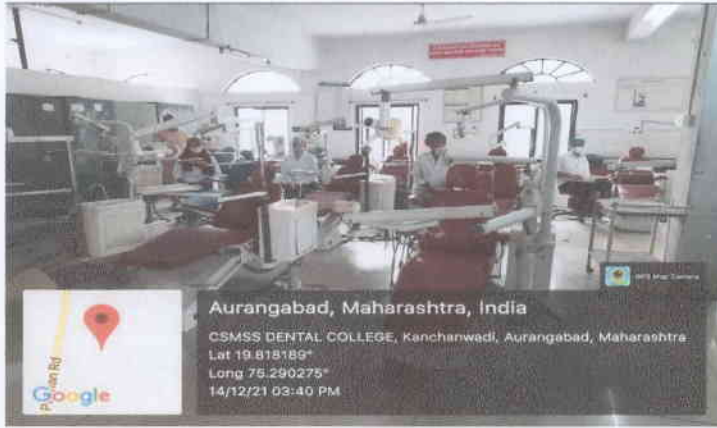

Aurangabad, Maharashtra, India
CSMSS DENTAL COLLEGE, Kanchanwadi, Aurangabad, Maharashtra
Lat 19.818189°
Long 75.290275°
14/12/21 03:40 PM

Department of Prosthodontics