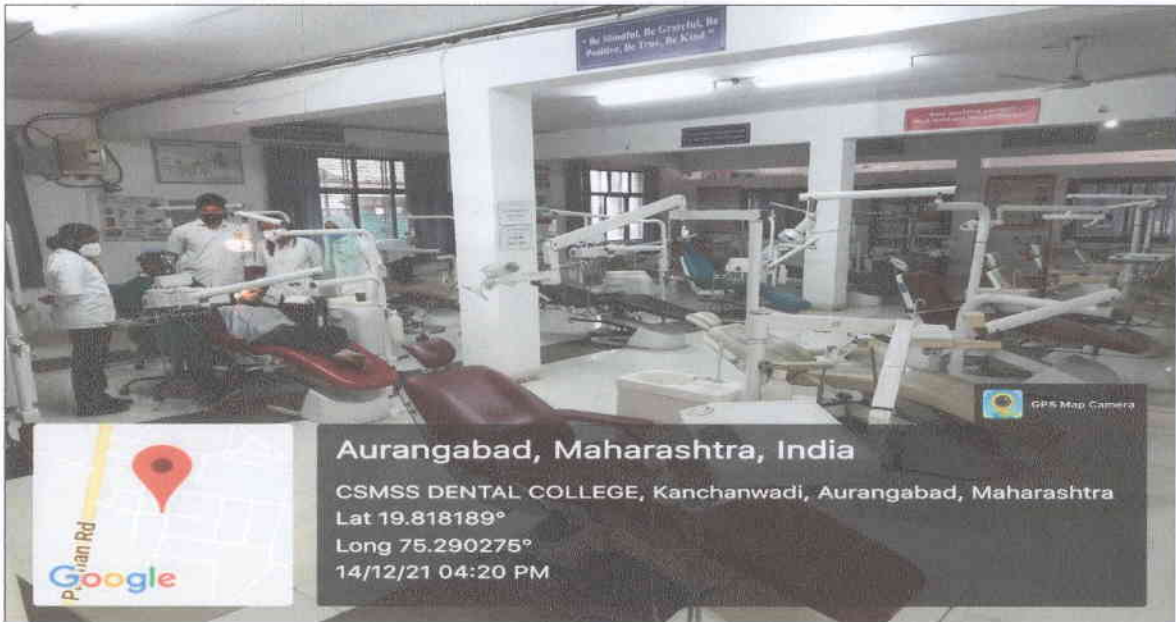

Aurangabad, Maharashtra, India

CSMSS DENTAL COLLEGE, Kanchanwadi, Aurangabad, Maharashtra
Lat 19.818189°
Long 75.290275°
14/12/21 04:19 PM

PUBLIC HEALTH DEPARTMENT

Aurangabad, Maharashtra, India

CSMSS DENTAL COLLEGE, Kanchanwadi, Aurangabad, Maharashtra
Lat 19.818189°
Long 75.290275°
14/12/21 04:20 PM

Cyfel

DEAN

Chhatrapati Shahu Maharaj Shikshan Sanstha's
Dental College & Hospital
Kanchanwadi, Aurangabad.

[Signature]

DIRECTOR

Chhatrapati Shahu Maharaj Shikshan Sanstha's
Dental College & Hospital
Kanchanwadi, Aurangabad.