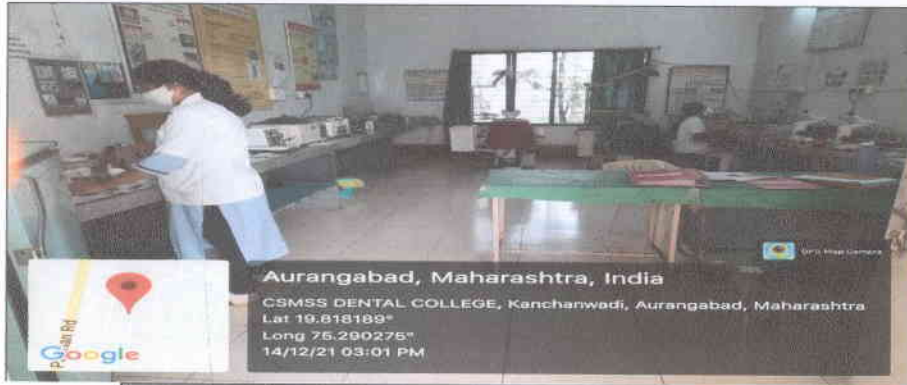

**Central Library**

*Chh*  
**DEAN**

Chhatrapati Shahu Maharaj Shikshan Sanstha's  
 Dental College & Hospital  
 Kanchanwadi, Aurangabad.

*[Signature]*  
**DIRECTOR**

Chhatrapati Shahu Maharaj Shikshan Sanstha's  
 Dental College & Hospital  
 Kanchanwadi, Aurangabad.

**Satellite Centre**

**Histopathology lab  
Histopathology lab & Hematology lab**

*[Signature]*  
**DEAN**

Chhatrapati Shahu Maharaj Shikshan Sanstha's  
Dental College & Hospital  
Kanchanwadi, Aurangabad.