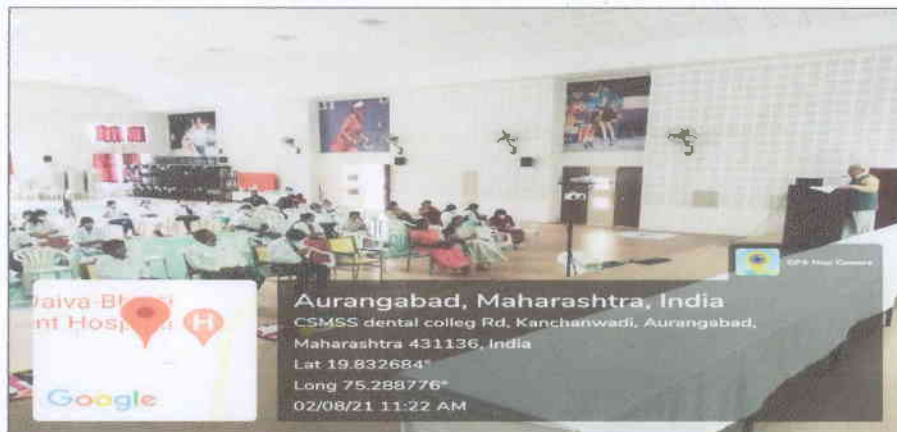

Lecture Halls

Lecture Hall

Smart Class Room

Seminar Hall

*C.K.P.*  
**DEAN**  
 Chhatrapati Shahu Maharaj Shikshan Sanstha  
 Dental College & Hospital  
 Kanchanwadi, Aurangabad.

*[Signature]*  
**DIRECTOR**  
 Chhatrapati Shahu Maharaj Shikshan Sanstha's  
 Dental College & Hospital  
 Kanchanwadi, Aurangabad.

**Conference Hall**

**Aurangabad, Maharashtra, India**  
 R7JQ+C6J, Kanchanwadi, Aurangabad, Maharashtra 431136, India  
 Lat 19.830796°  
 Long 75.287879°  
 20/06/22 11:39 AM

**Auditoriums**

*[Signature]*  
**DEAN**

Chhatrapati Shahu Maharaj Shikshan Sanstha's  
 Dental College & Hospital  
 Kanchanwadi, Aurangabad.

*[Signature]*

**DIRECTOR**  
 Chhatrapati Shahu Maharaj Shikshan Sanstha's  
 Dental College & Hospital  
 Kanchanwadi, Aurangabad.