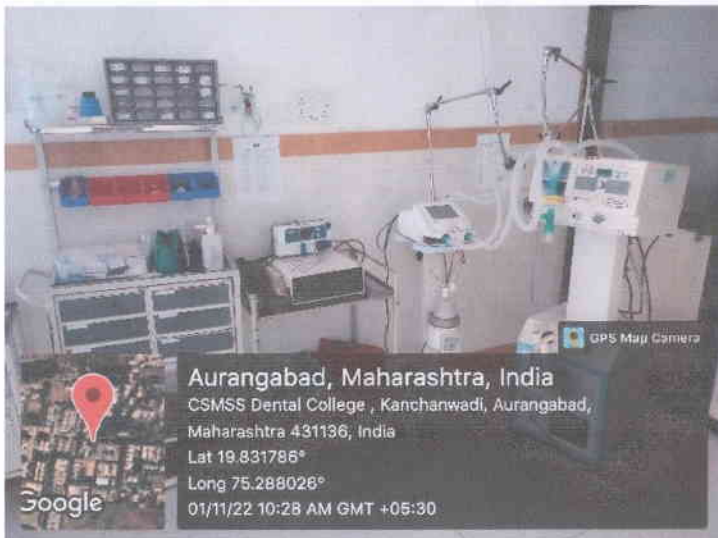

Chhatrapati Shahu Maharaj Shikshan Santha's Superspecialty Hospital – 100 Bedded