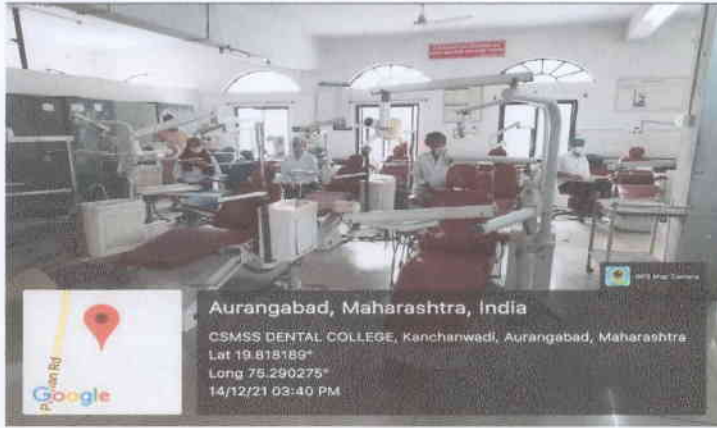

Department of Prosthodontics

C. K. J.
DEAN
Chhatrapati Shahu Maharaj Shikshan Sanstha's
Dental College & Hospital
Kanchanwadi, Aurangabad.

[Signature]
DIRECTOR
Chhatrapati Shahu Maharaj Shikshan Sanstha's
Dental College & Hospital
Kanchanwadi, Aurangabad.