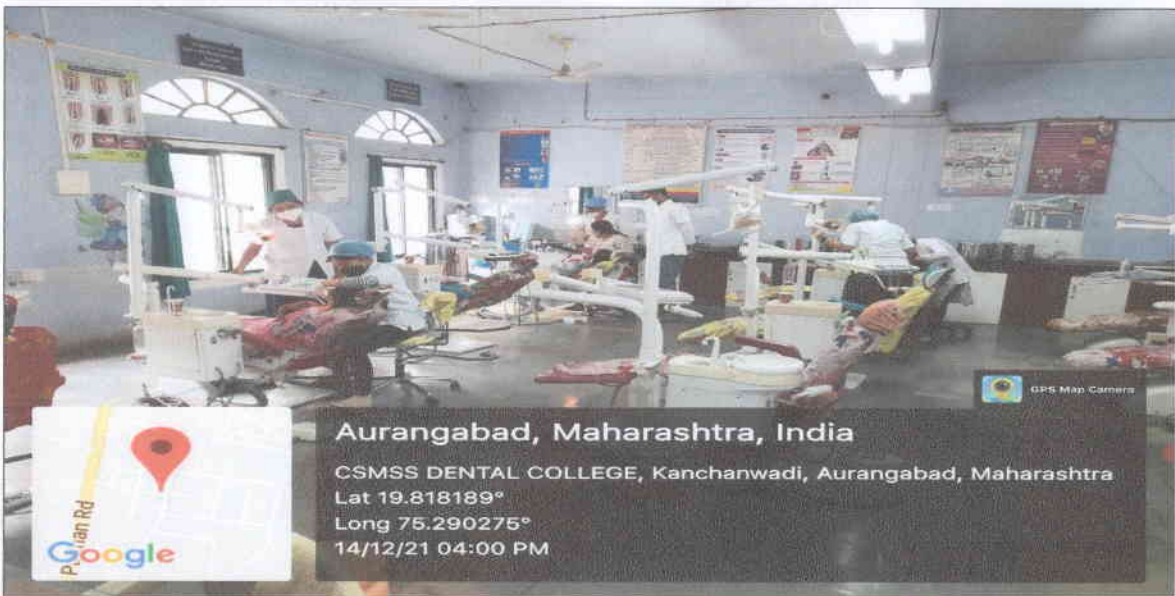

Aurangabad, Maharashtra, India

CSMSS DENTAL COLLEGE, Kanchanwadi, Aurangabad, Maharashtra
Lat 19.818189°
Long 75.290275°
14/12/21 04:00 PM

CPH
DEAN

Chhatrapati Shahu Maharaj Shikshan Sanstha's
Dental College & Hospital
Kanchanwadi, Aurangabad.

[Handwritten Signature]

DIRECTOR
Chhatrapati Shahu Maharaj Shikshan Sanstha's
Dental College & Hospital
Kanchanwadi, Aurangabad.