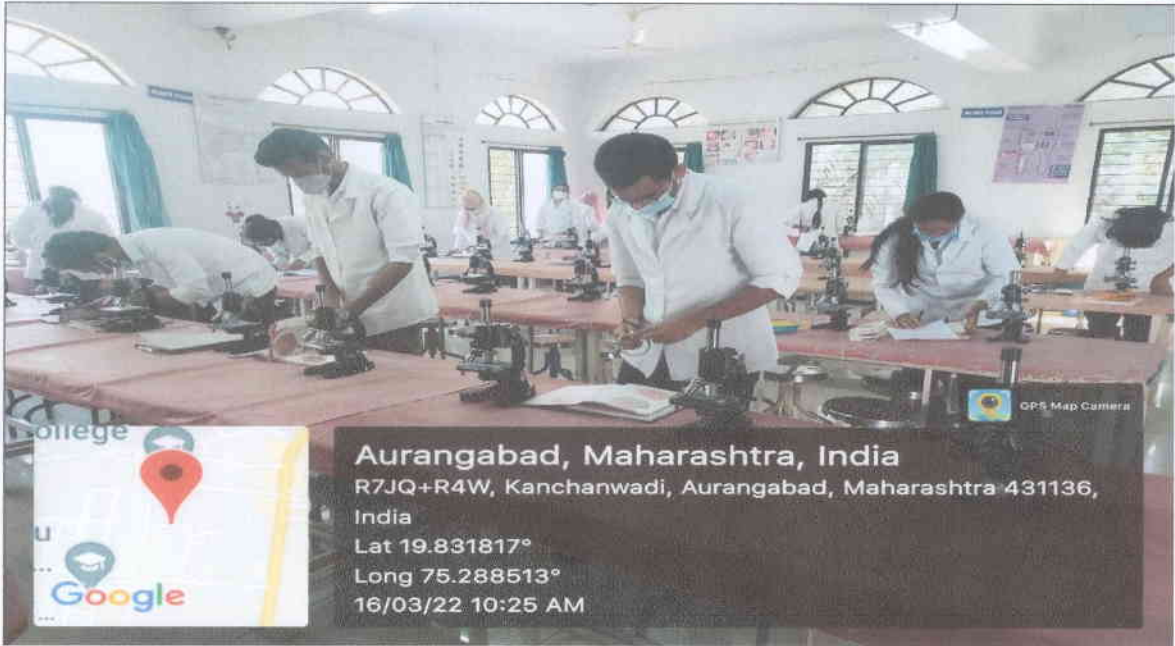

UG-PG Preclinic lab

Museum

Cyber
DEAN
 Chhatrapati Shahu Maharaj Shikshan Sanstha's
 Dental College & Hospital
 Kanchanwadi, Aurangabad.

Shubh
DIRECTOR
 Chhatrapati Shahu Maharaj Shikshan Sanstha's
 Dental College & Hospital
 Kanchanwadi, Aurangabad.