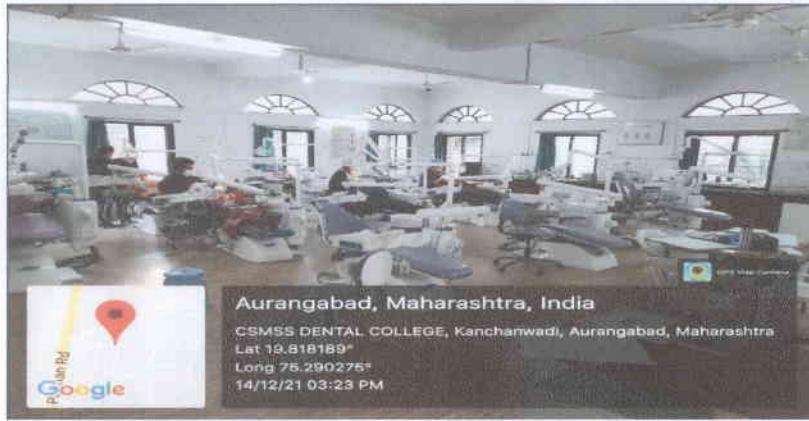

Conservative department

C. K. S.
 DEAN

Chhatrapati Shahu Maharaj Shikshan Sanstha's
 Dental College & Hospital
 Kanchanwadi, Aurangabad.

[Signature]

DIRECTOR

Chhatrapati Shahu Maharaj Shikshan Sanstha's
 Dental College & Hospital
 Kanchanwadi, Aurangabad.