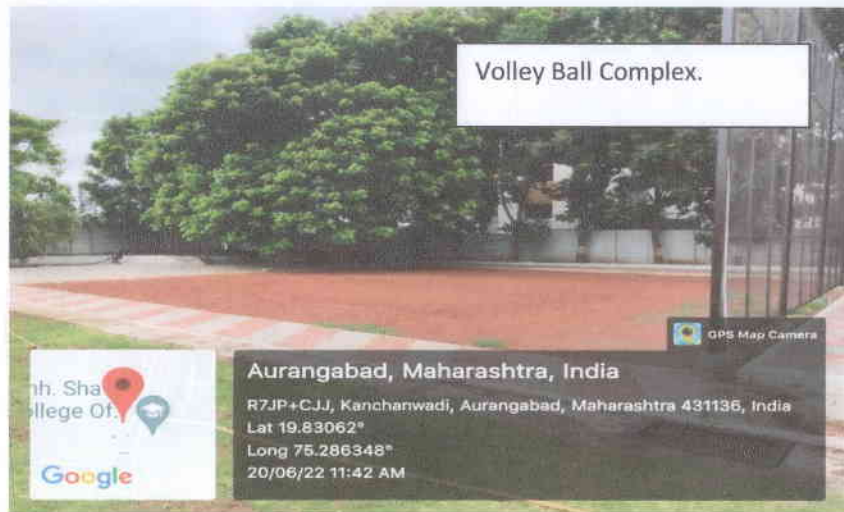

DEAN

Chhatrapati Shahu Maharaj Shikshan Sanstha's
Dental College & Hospital
Kanchanwadi, Aurangabad.

DIRECTOR
Chhatrapati Shahu Maharaj Shikshan Sanstha's
Dental College & Hospital
Kanchanwadi, Aurangabad.