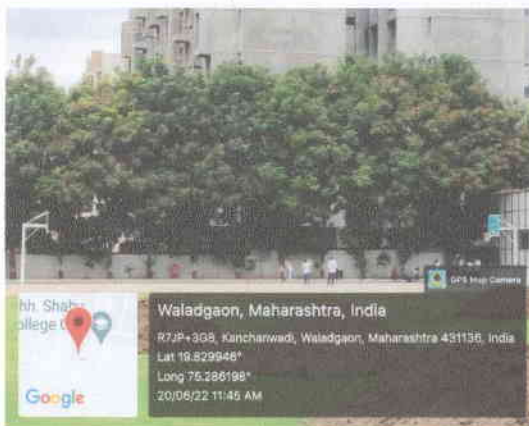

DEAN

Chhatrapati Shahu Maharaj Shikshan Sanstha's
Dental College & Hospital
Kanchanwadi, Aurangabad.

DIRECTOR
Chhatrapati Shahu Maharaj Shikshan Sanstha's
Dental College & Hospital
Kanchanwadi, Aurangabad.