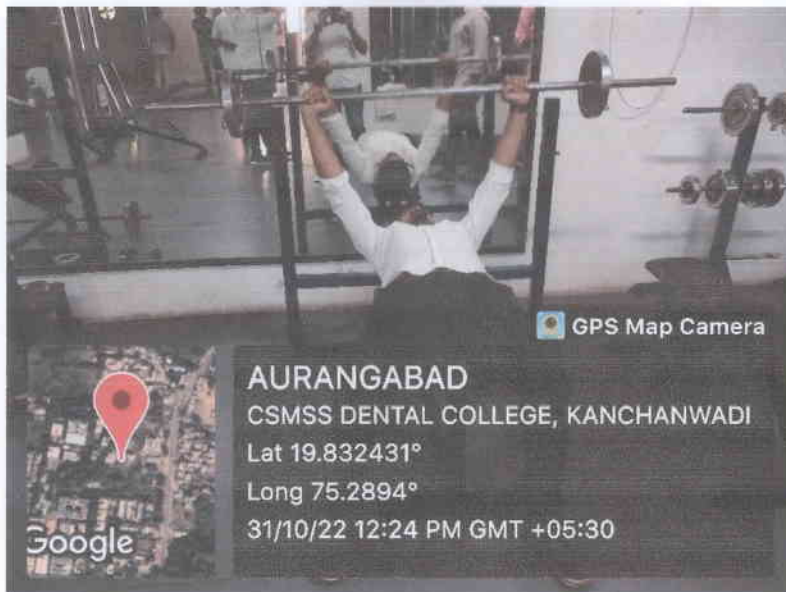

Gym

Chh
DEAN

Chhatrapati Shahu Maharaj Shikshan Sanstha's
Dental College & Hospital
Kanchanwadi, Aurangabad.