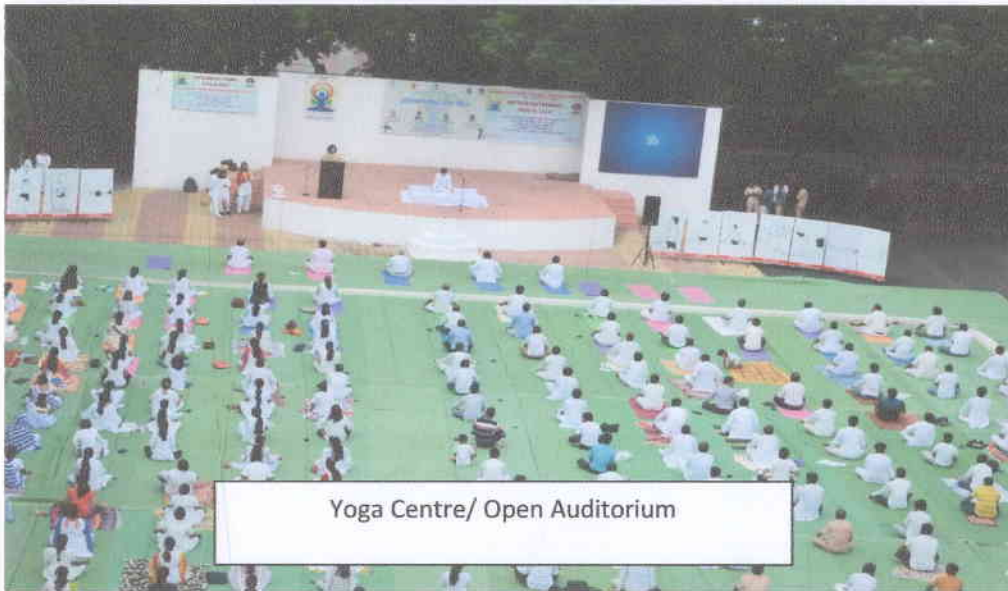

(Handwritten signature)

DEAN

Chhatrapati Shahu Maharaj Shikshan Sanstha's
Dental College & Hospital
Kanchanwadi, Aurangabad.