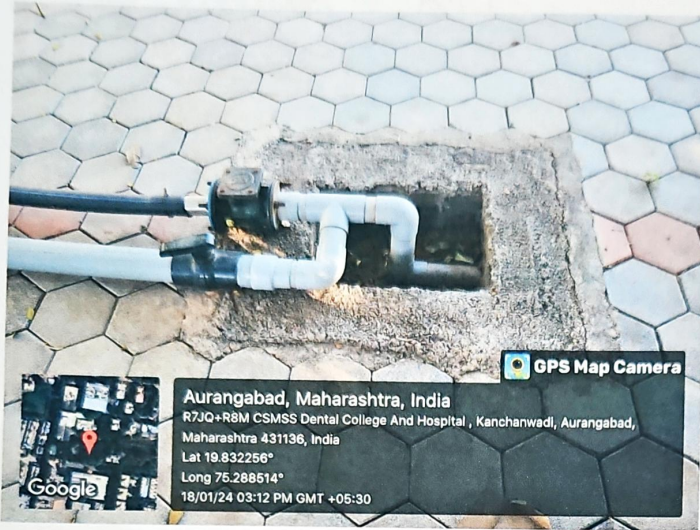

Waste Cycling Management

Sewage treatment plant

Biomedical waste management

Cyber
DEAN

Chhatrapati Shahu Maharaj Shikshan Sanstha
Dental College & Hospital
Kanchanwadi, Chhatrapati Sambhajnagar.

Liquid waste management