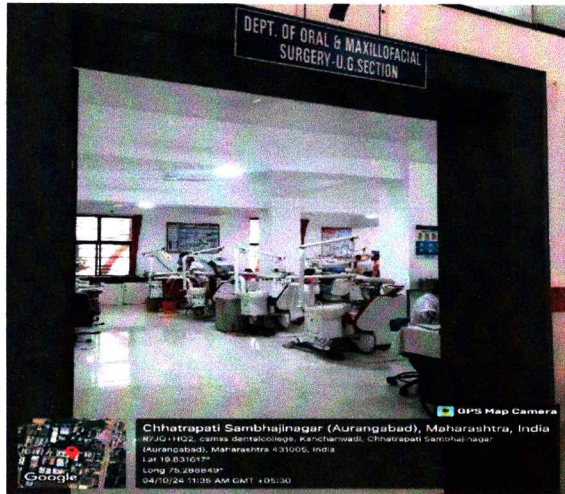

DEPARTMENT OF ORAL SURGERY

CHE
DEAN

**Chhatrapati Shahu Maharaj Shikshan Sanstha
Dental College & Hospital
Kanchanwadi, Chhatrapati Sambhajnagar.**