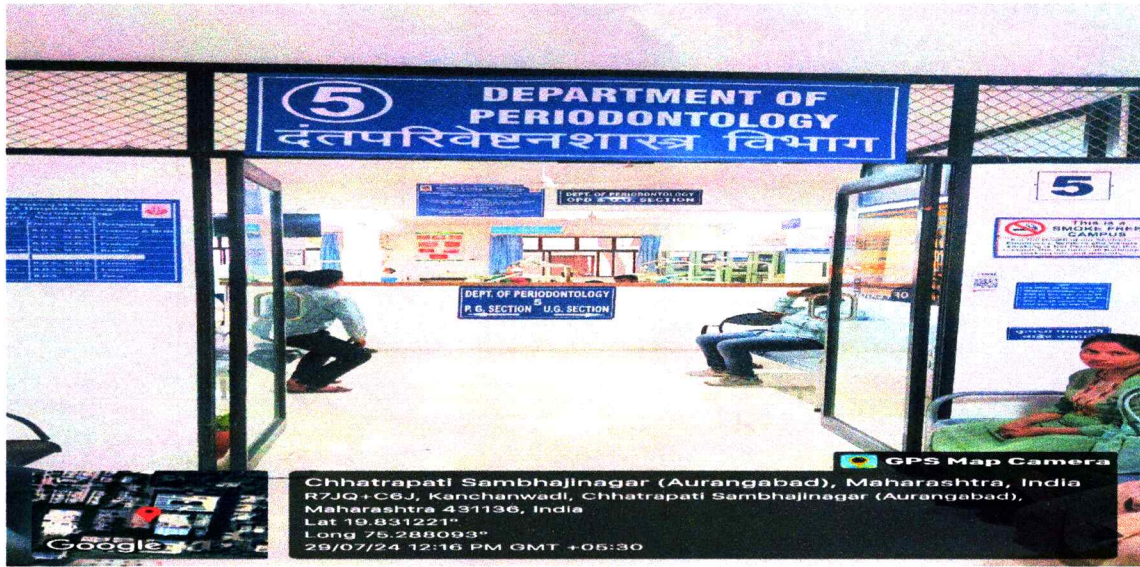

DEPARTMENTAL OF PERIODONTOLOGY

C. K. K.
DEAN
Chhatrapati Shahu Maharaj Shikshan Sanstha
Dental College & Hospital
Kanchanwadi, Chhatrapati Sambhajinagar.