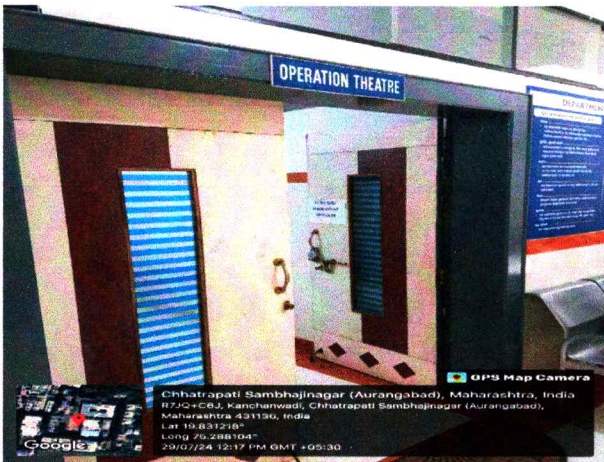

DEPARTMENT OF ORAL SURGERY

CHE
DEAN

**Chhatrapati Shahu Maharaj Shikshan Sanstha
Dental College & Hospital
Kanchanwadi, Chhatrapati Sambhajnagar.**