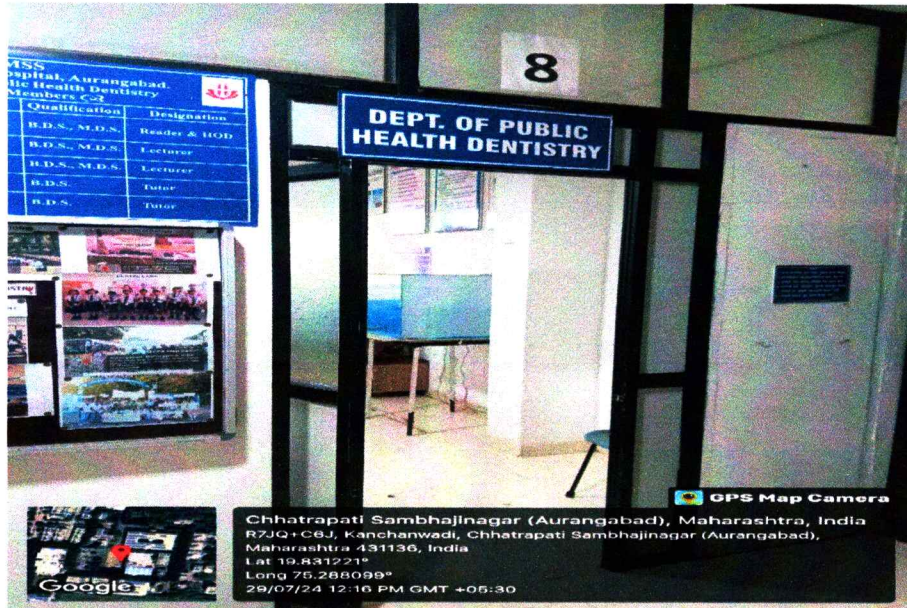

DEPARTMENT OF PUBLIC HEALTH DENTISTRY

Cyke
DEAN

Chhatrapati Shahu Maharaj Shikshan Sanstha
Dental College & Hospital