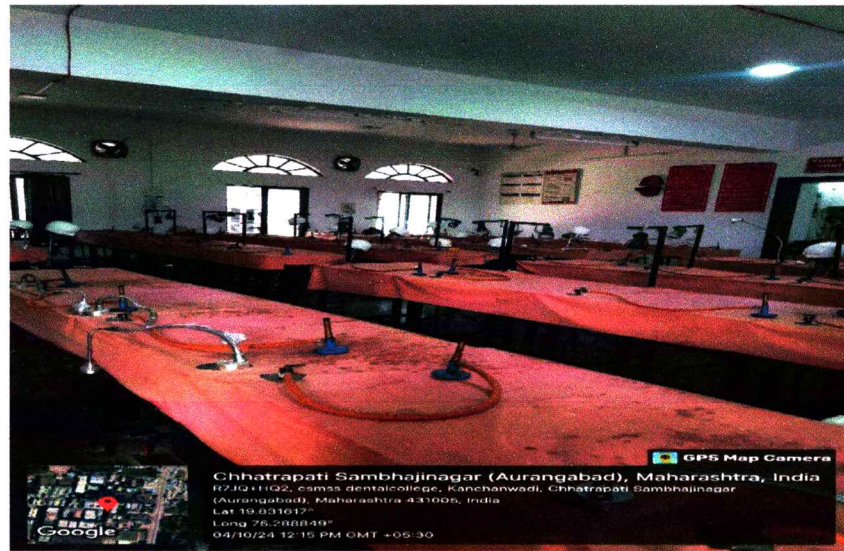

*CPR*  
DEAN

Chhatrapati Shahu Maharaj Shikshan Sanstha  
Dental College & Hospital  
Kanchanwadi, Chhatrapati Sambhajnagar

**PROSTHODONTICS PRE-CLINICAL LAB**

*Cyber*  
**DEAN**  
 Chhatrapati Shahu Maharaj Shikshan Sanstha  
 Dental College & Hospital  
 Kanchanwadi, Chhatrapati Sambhajnagar.