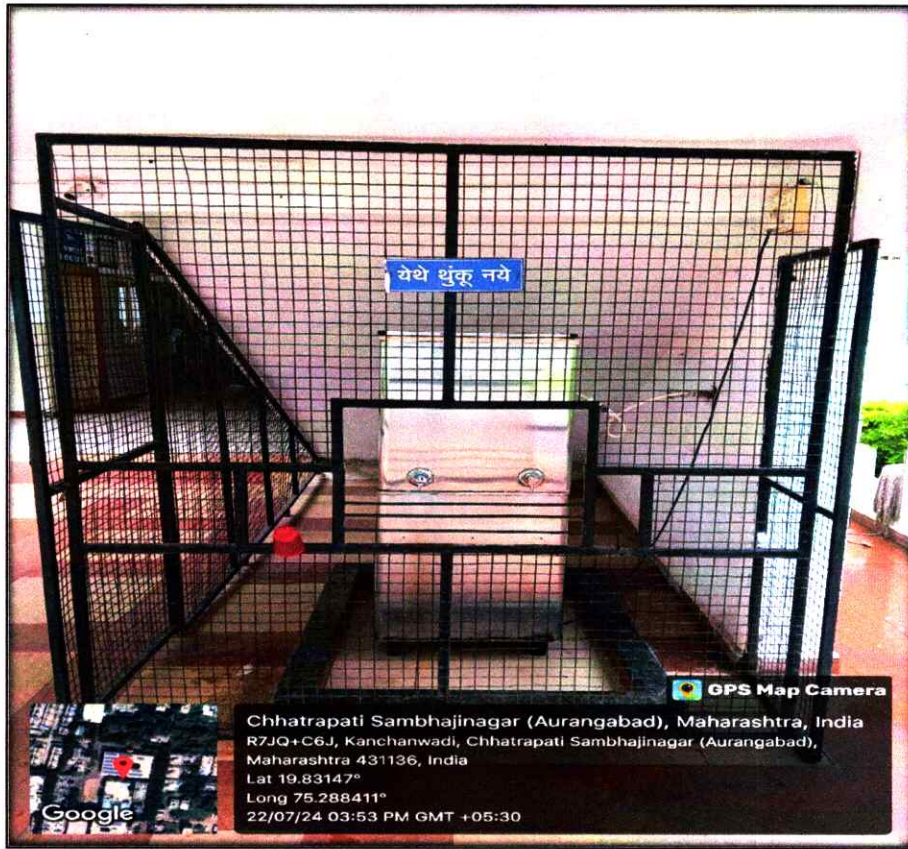

Solar panels

FIRE SAFETY UNIT

C. J. Patil
DEAN

Chhatrapati Shahu Maharaj Shikshan Sanstha
Dental College & Hospital
Kanchanwadi, Chhatrapati Sambhajnagar.

Parking area

SBI ATM

CJR
DEAN

Chhatrapati Shahu Maharaj Shikshan Sanstha
Dental College & Hospital
Kanchanwadi, Chhatrapati Sambhajinagar.

Water cooler

STP (SEWAGE TREATMENT PLANT)

C. K. R.
DEAN

Chhatrapati Shahu Maharaj Shikshan Sanstha
Dental College & Hospital
Kanchanwadi, Chhatrapati Sambhajnagar.

SECURITY SERVICES AT ENTRY POINT

CANTEEN

Cyber
DEAN

Chhatrapati Shahu Maharaj Shikshan Sanstha
Dental College & Hospital
Kanchanwadi, Chhatrapati Sambhajinagar.

Boys Hostel

Girls Hostel

Cyber
DEAN

Chhatrapati Shahu Maharaj Shikshan Sanstha
Dental College & Hospital
Kanchanwadi, Chhatrapati Sambhajinagar.

GIRLS HOSTEL MESS

Cyber

DEAN

Chhatrapati Shahu Maharaj Shikshan Sanstha
 Dental College & Hospital
 Kanchanwadi, Chhatrapati Sambhajnagar.